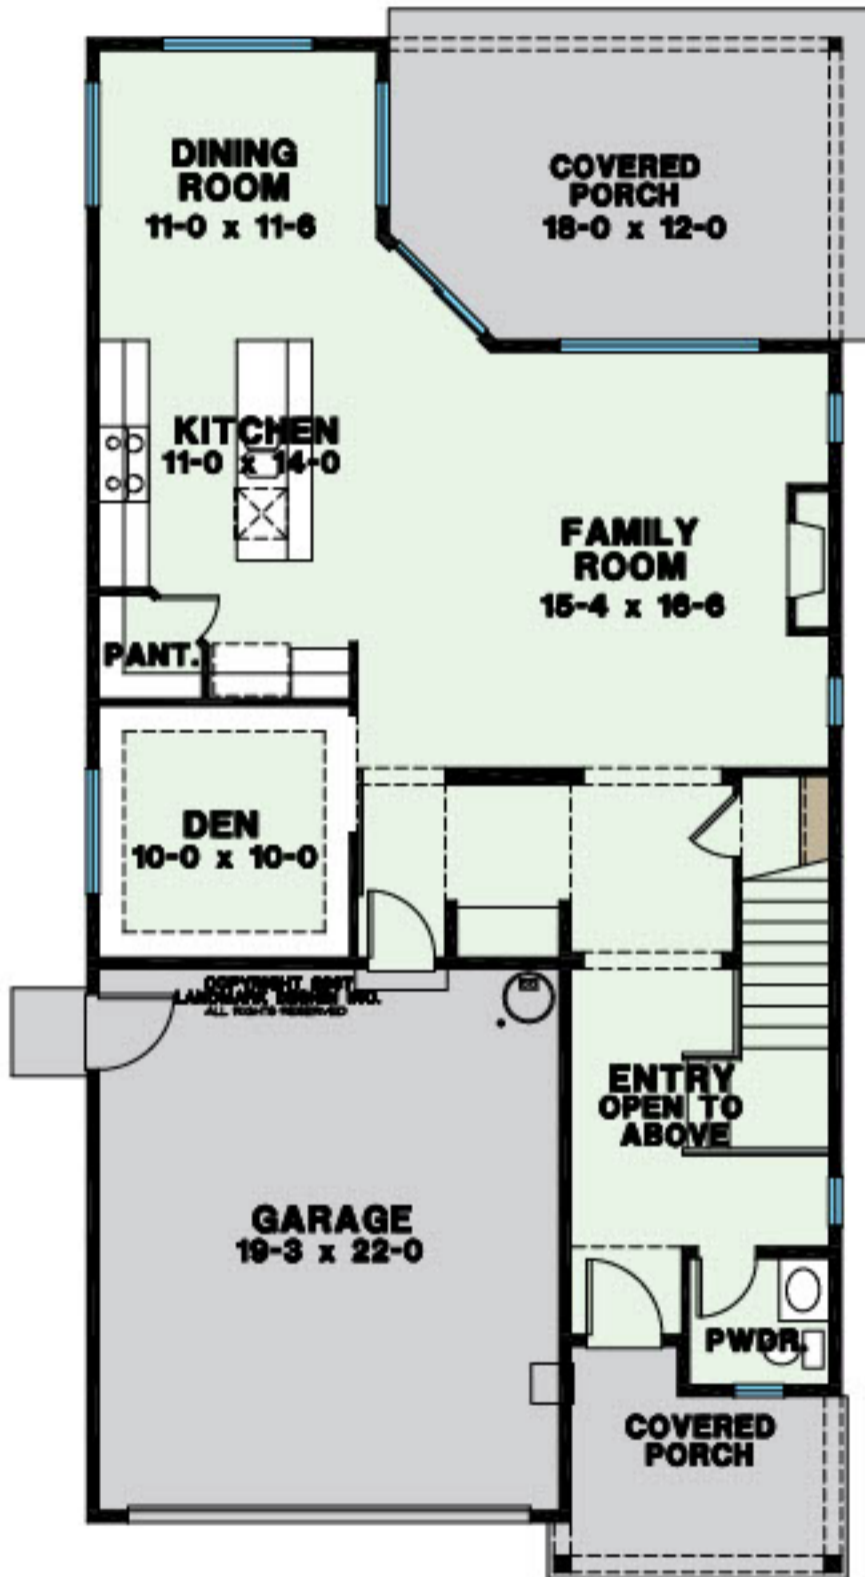

BED 4	BATH 2.5	SQFT 2,512	GARAGE 2 - CAR	FEATURES Den
-----------------	--------------------	----------------------	--------------------------	------------------------

MAIN FLOOR

SECOND FLOOR