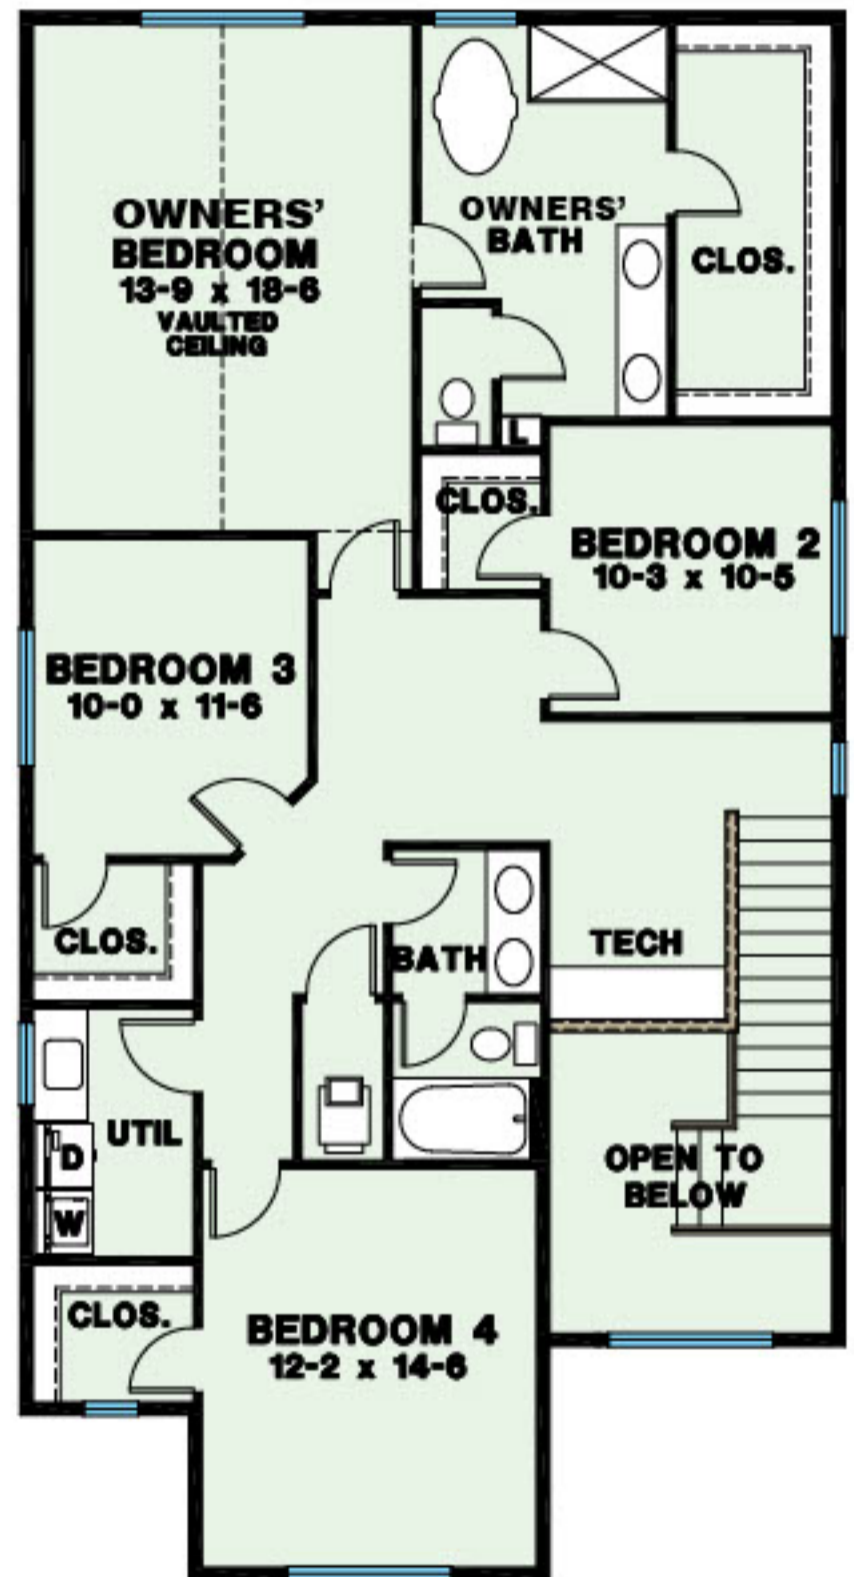

BED 4	BATH 2.5	SQFT 2,512	GARAGE 2 - CAR	FEATURES Den
-----------------	--------------------	----------------------	--------------------------	------------------------

MAIN FLOOR

SECOND FLOOR