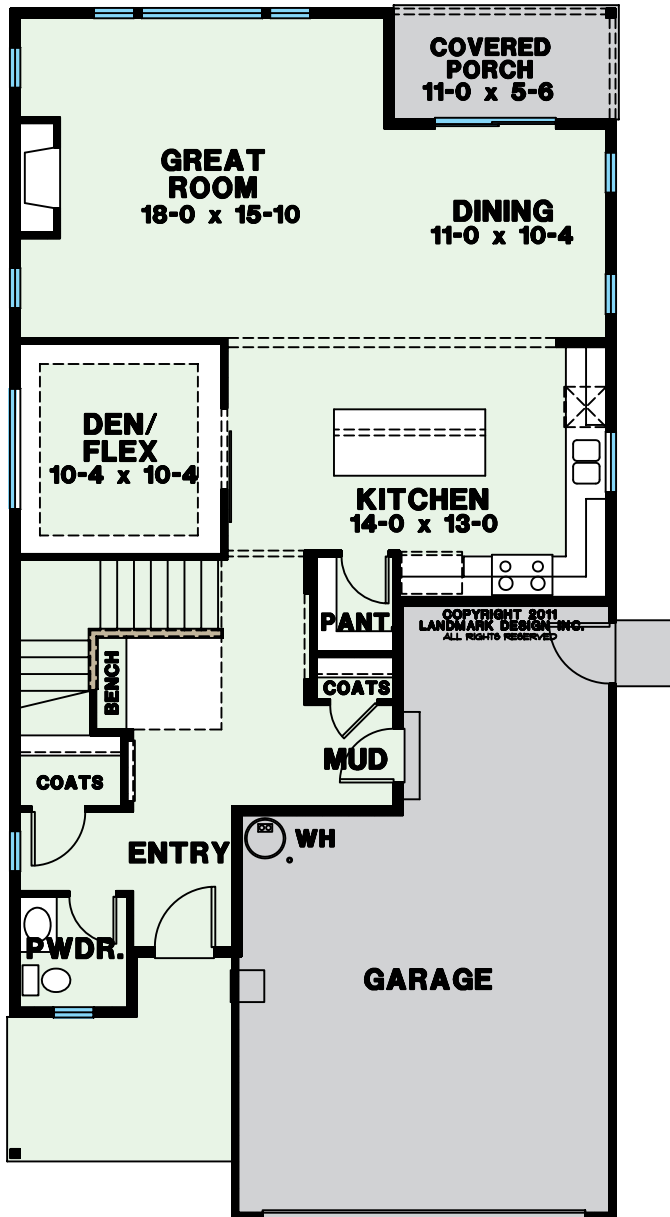

# THE RALEIGH

**BED**

4

**BATH**

2.5

**SQFT**

2,692

**GARAGE**

2 - CAR

**FEATURES**

Bonus room

**MAIN FLOOR**

**SECOND FLOOR**