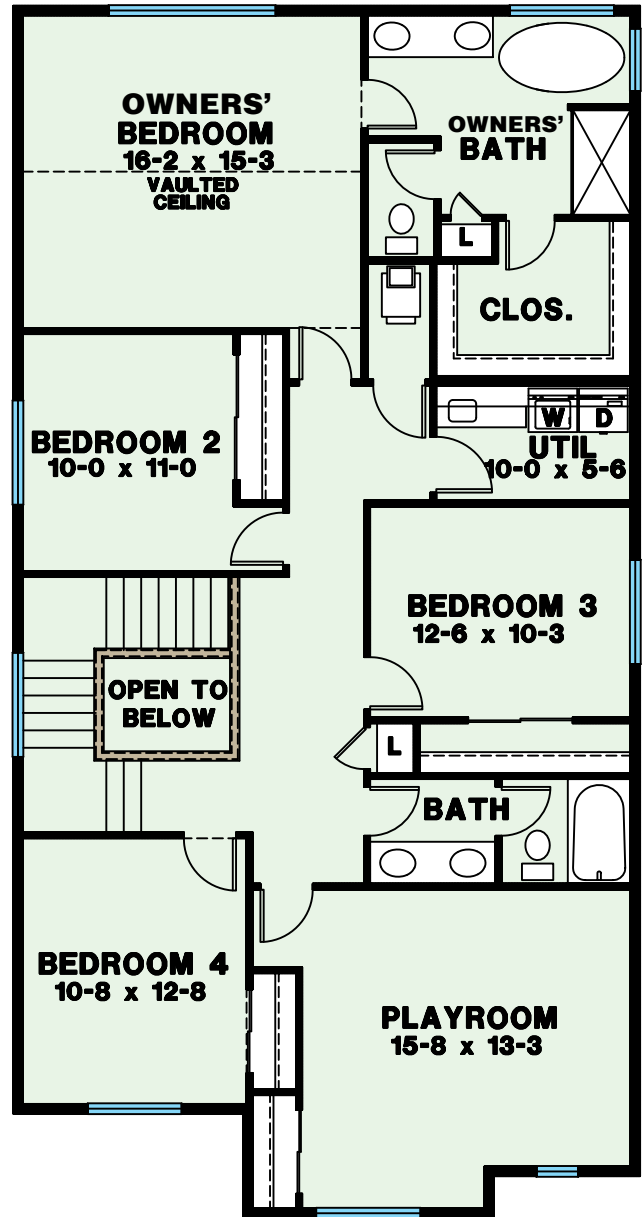

# THE RALEIGH

**BED**

4

**BATH**

2.5

**SQFT**

2,692

**GARAGE**

2 - CAR

**FEATURES**

Bonus room

**MAIN FLOOR**

**SECOND FLOOR**