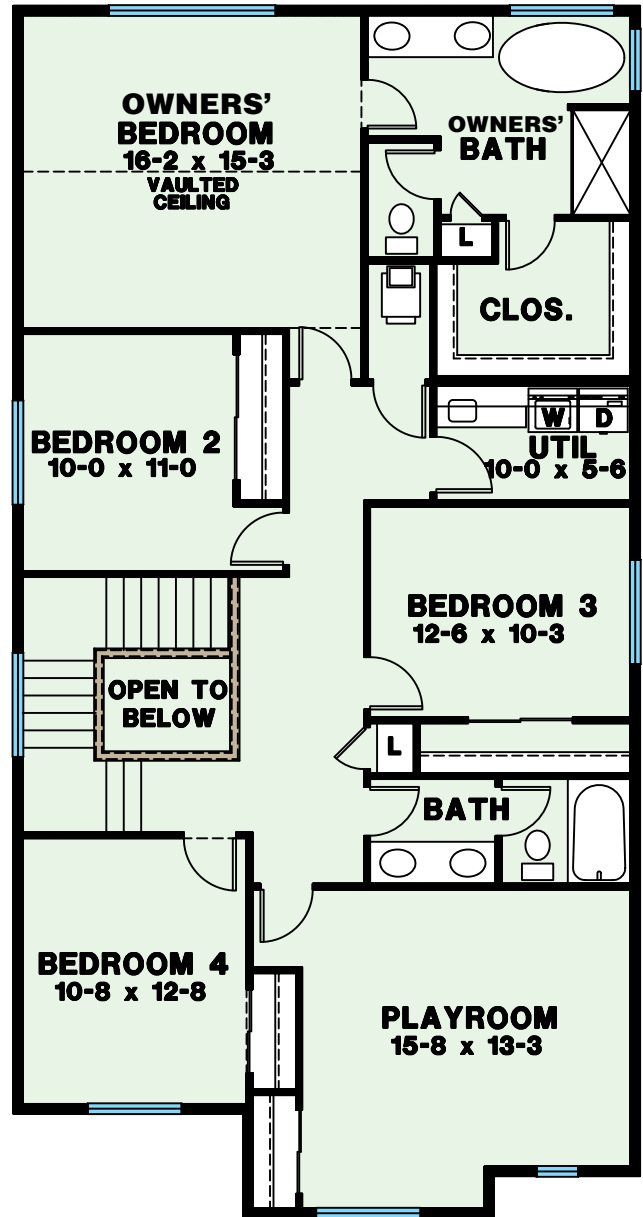

SAWYER

A COBA COMMUNITY

THE WHITTAKER

BED
3

BATH
2.5

SQFT
2,359

GARAGE
2 - CAR

FEATURES
Bonus room

SECOND FLOOR

BED
4

BATH
3

SQFT
2,611

GARAGE
2 - CAR

FEATURES
Mini-suite

MAIN FLOOR

SECOND FLOOR

SAWYER

A COBA COMMUNITY

THE RALEIGH

BED

4

BATH

2.5

SQFT

2,692

GARAGE

2 - CAR

FEATURES

Bonus room

MAIN FLOOR

SECOND FLOOR