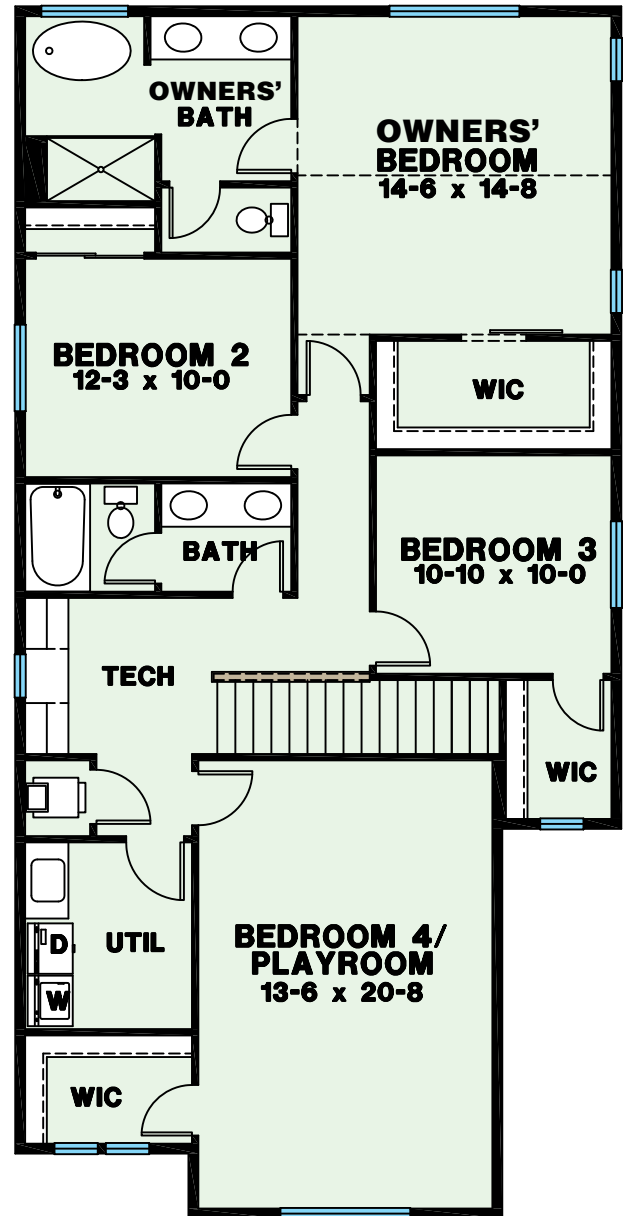

SAWYER

A COBA COMMUNITY

THE WHITTAKER

BED
3

BATH
2.5

SQFT
2,359

GARAGE
2 - CAR

FEATURES
Bonus room

MAIN FLOOR

SECOND FLOOR

BED
4

BATH
2.5

SQFT
2,512

GARAGE
2 - CAR

FEATURES
Den

MAIN FLOOR

SECOND FLOOR

BED
4

BATH
3

SQFT
2,611

GARAGE
2 - CAR

FEATURES
Mini-suite

MAIN FLOOR

SECOND FLOOR

SAWYER

A COBA COMMUNITY

THE RALEIGH

BED

4

BATH

2.5

SQFT