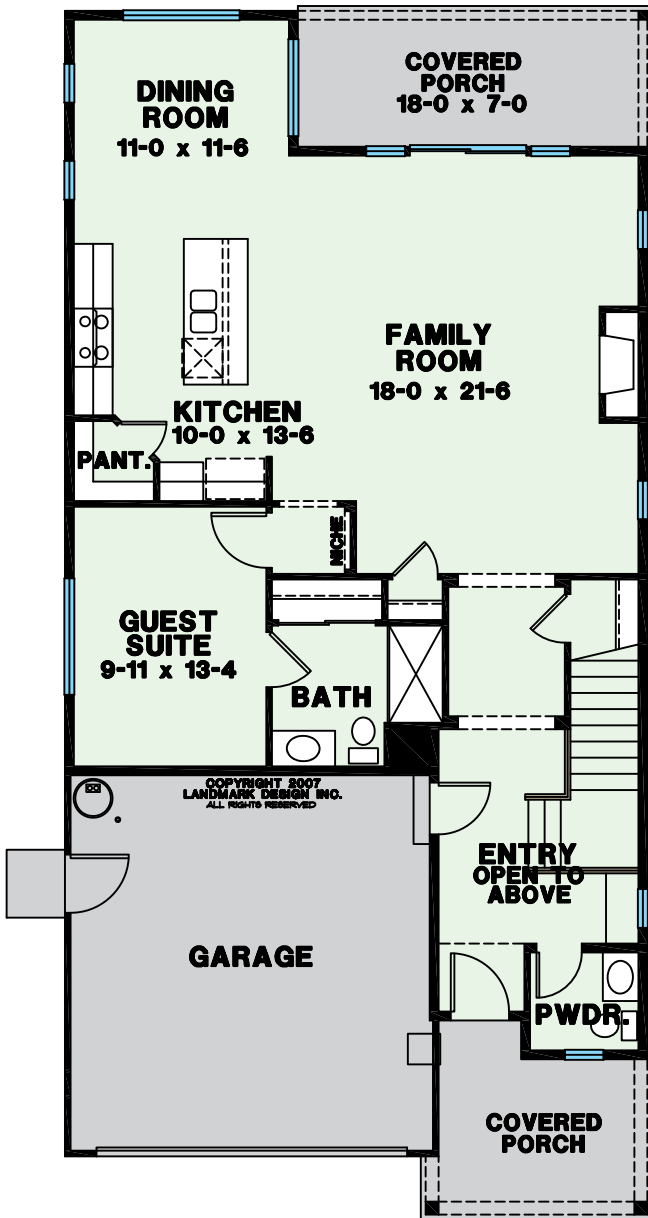

SAWYER

A COBA COMMUNITY

THE WHITTAKER

BED
3

BATH
2.5

SQFT
2,359

GARAGE
2 - CAR

FEATURES
Bonus room

MAIN FLOOR

SECOND FLOOR

BED
4

BATH
2.5

SQFT
2,512

GARAGE
2 - CAR

FEATURES
Den

MAIN FLOOR

SECOND FLOOR

BED
4

BATH
3

SQFT
2,611

GARAGE
2 - CAR

FEATURES
Mini-suite

MAIN FLOOR

SECOND FLOOR

SAWYER

A COBA COMMUNITY

THE RALEIGH

BED

4

BATH

2.5

SQFT