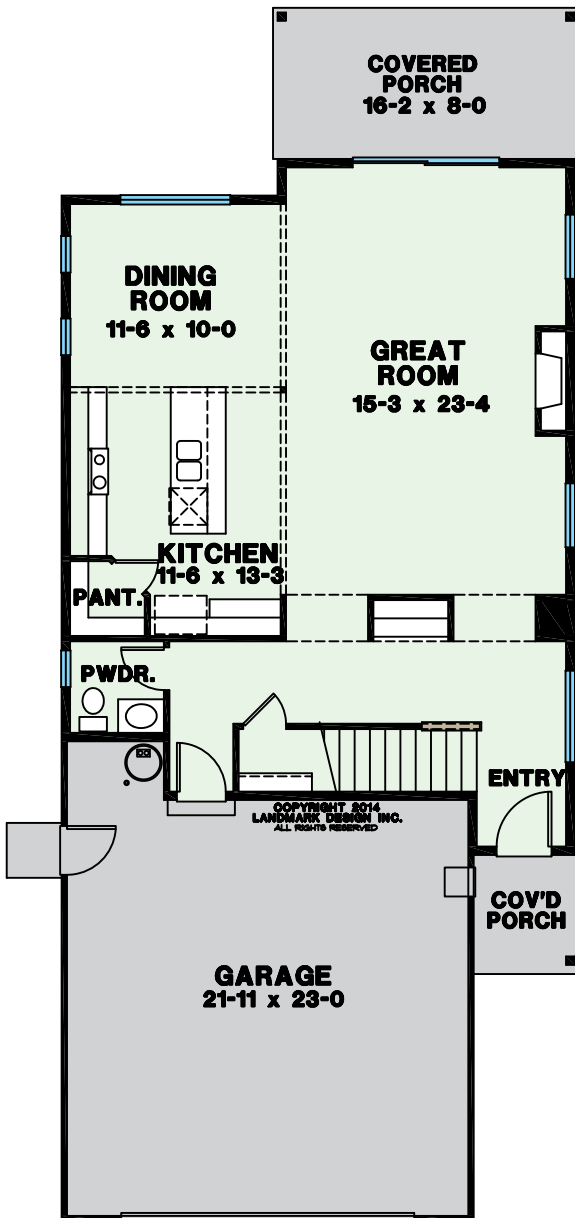

SAWYER

A COBA COMMUNITY

THE WHITTAKER

BED
3

BATH
2.5

SQFT
2,359

GARAGE
2 - CAR

FEATURES
Bonus room

MAIN FLOOR

SECOND FLOOR

BED
4

BATH
2.5

SQFT
2,512

GARAGE
2 - CAR

FEATURES
Den

MAIN FLOOR

SECOND FLOOR

BED
4

BATH
3

SQFT
2,611

GARAGE
2 - CAR

FEATURES
Mini-suite

MAIN FLOOR

SECOND FLOOR

SAWYER

A COBA COMMUNITY

THE RALEIGH

BED

4

BATH

2.5

SQFT