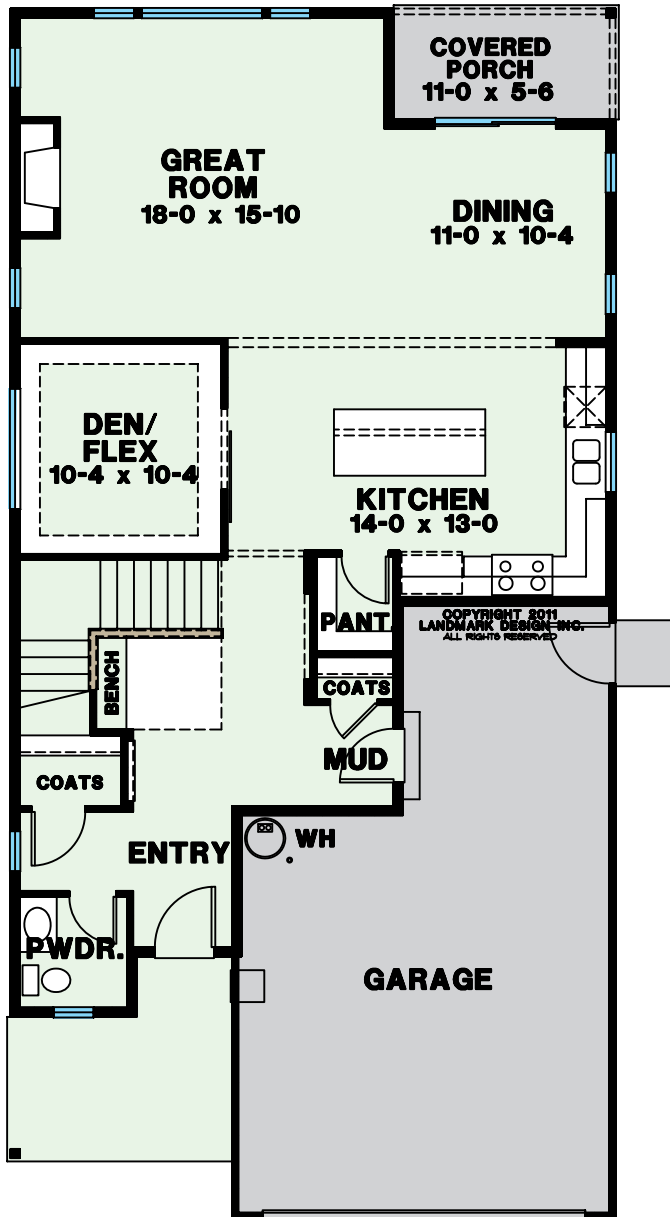

SAWYER

A COBA COMMUNITY

THE WHITTAKER

BED
3

BATH
2.5

SQFT
2,359

GARAGE
2 - CAR

FEATURES
Bonus room

SECOND FLOOR

BED
4

BATH
3

SQFT
2,611

GARAGE
2 - CAR

FEATURES
Mini-suite

MAIN FLOOR

SECOND FLOOR

SAWYER

A COBA COMMUNITY

THE RALEIGH

BED

4

BATH

2.5

SQFT

2,692

GARAGE

2 - CAR

FEATURES

Bonus room

MAIN FLOOR

SECOND FLOOR