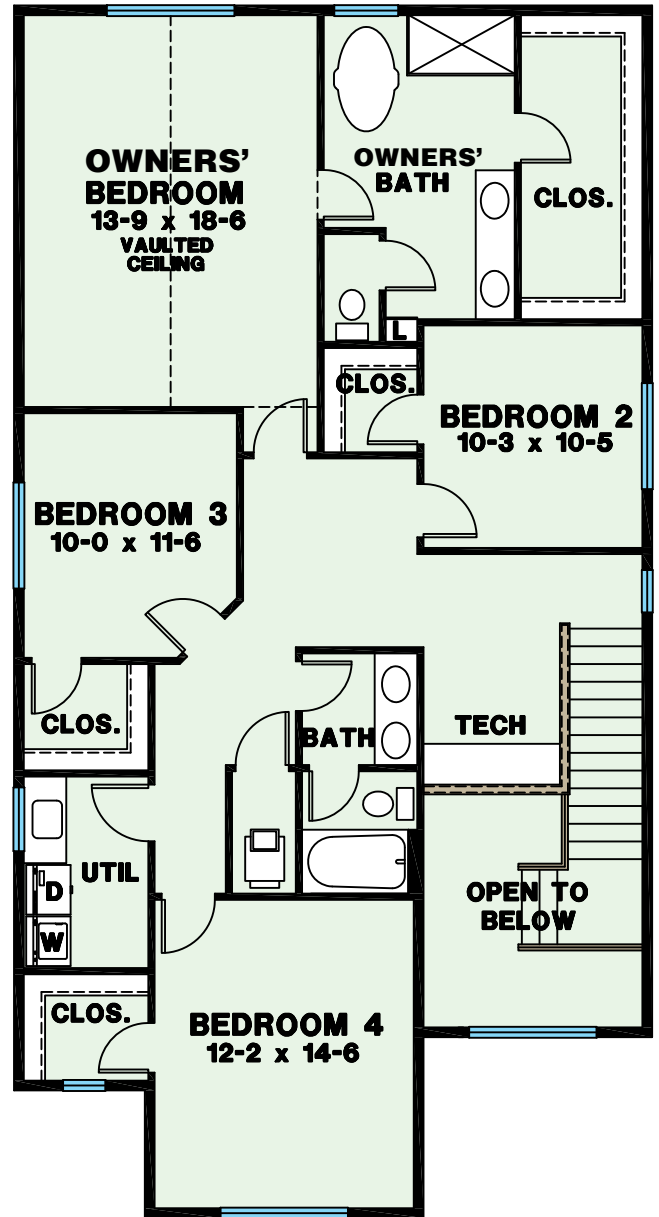

SAWYER

A COBA COMMUNITY

THE WHITTAKER

BED
3

BATH
2.5

SQFT
2,359

GARAGE
2 - CAR

FEATURES
Bonus room

MAIN FLOOR

SECOND FLOOR

BED
4

BATH
2.5

SQFT
2,512

GARAGE
2 - CAR

FEATURES
Den

MAIN FLOOR

SECOND FLOOR

BED
4

BATH
3

SQFT
2,611

GARAGE
2 - CAR

FEATURES
Mini-suite

MAIN FLOOR

SECOND FLOOR

SAWYER

A COBA COMMUNITY

THE RALEIGH

BED

4

BATH

2.5

SQFT