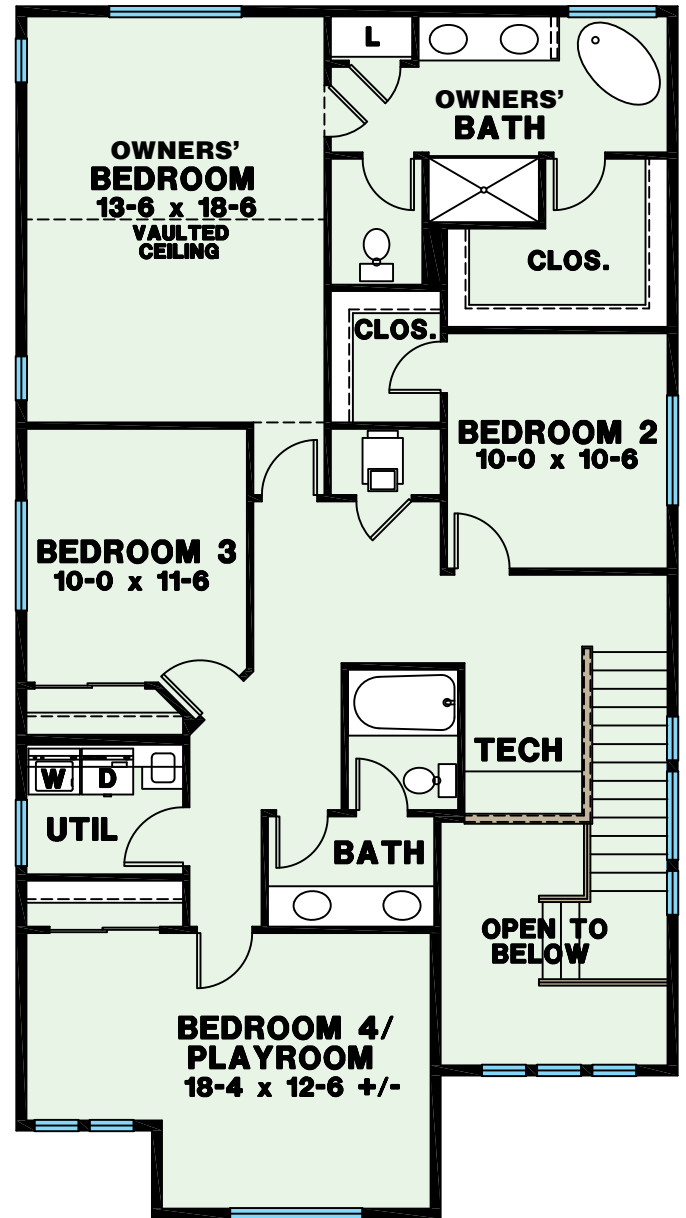

SAWYER

A COBA COMMUNITY

THE WHITTAKER

BED
3

BATH
2.5

SQFT
2,359

GARAGE
2 - CAR

FEATURES
Bonus room

MAIN FLOOR

SECOND FLOOR

BED
4

BATH
2.5

SQFT
2,512

GARAGE
2 - CAR

FEATURES
Den

MAIN FLOOR

SECOND FLOOR

BED
4

BATH
3

SQFT
2,611

GARAGE
2 - CAR

FEATURES
Mini-suite

MAIN FLOOR

SECOND FLOOR

SAWYER

A COBA COMMUNITY

THE RALEIGH

BED

4

BATH

2.5

SQFT