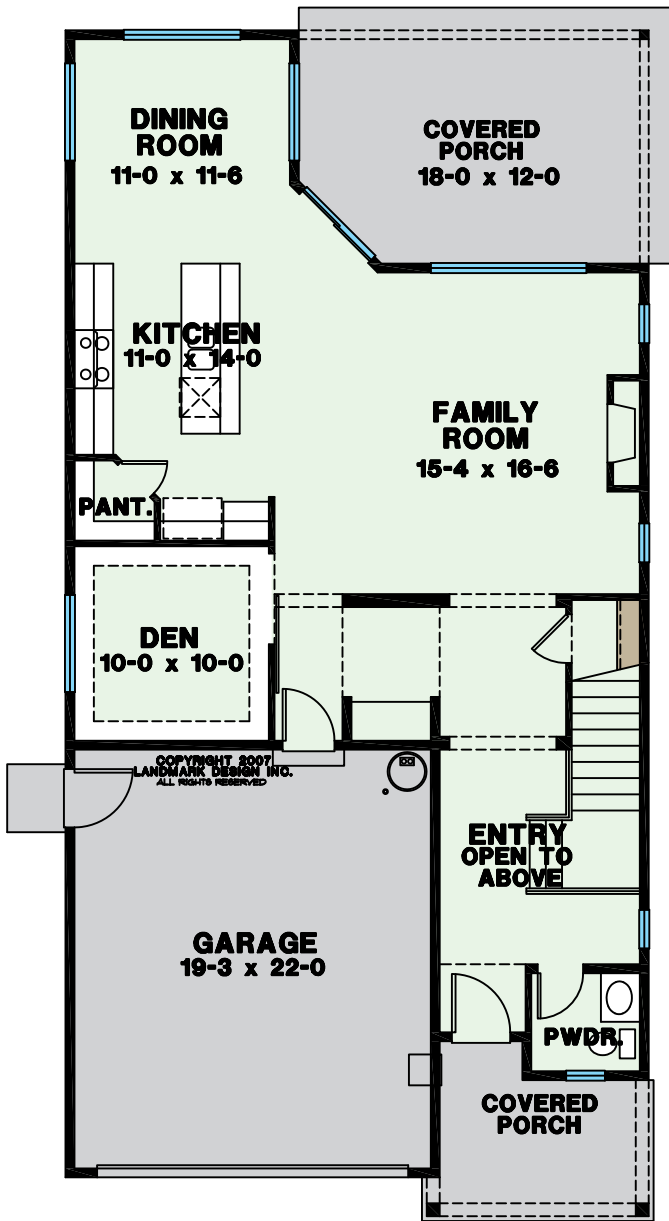

SAWYER

A COBA COMMUNITY

THE WHITTAKER

BED
3

BATH
2.5

SQFT
2,359

GARAGE
2 - CAR

FEATURES
Bonus room

MAIN FLOOR

SECOND FLOOR

BED
4

BATH
2.5

SQFT
2,512

GARAGE
2 - CAR

FEATURES
Den

MAIN FLOOR

SECOND FLOOR

BED
4

BATH
3

SQFT
2,611

GARAGE
2 - CAR

FEATURES
Mini-suite

MAIN FLOOR

SECOND FLOOR

SAWYER

A COBA COMMUNITY

THE RALEIGH

BED

4

BATH

2.5

SQFT