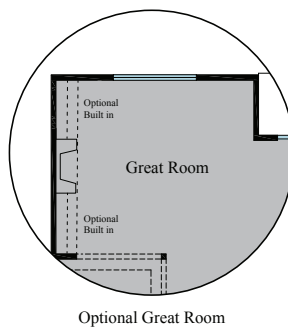

# Brookdale

Jade  
Lot 3

BED	BATH	SQFT	GARAGE	DETAILS
5	2.75	2802	3 Car	Playroom, Den and Formal Dining

[www.GreatNorthwestHomes.com](http://www.GreatNorthwestHomes.com)

Information is deemed reliable, but not guaranteed and should be independently verified. Plans, pricing, options and materials are subject to change without notice. See agent for further details.