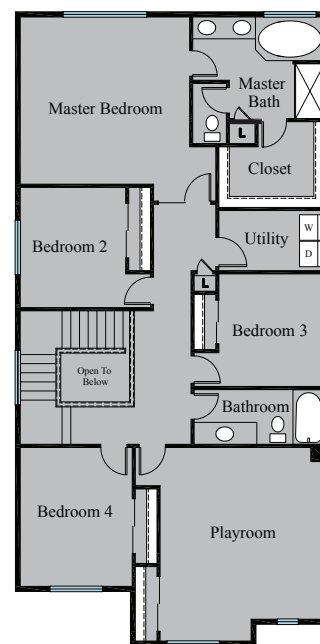

# Brookdale

Jade  
Lot 3

BED	BATH	SQFT	GARAGE	DETAILS
5	2.75	2802	3 Car	Playroom, Den and Formal Dining

[www.GreatNorthwestHomes.com](http://www.GreatNorthwestHomes.com)

Information is deemed reliable, but not guaranteed and should be independently verified. Plans, pricing, options and materials are subject to change without notice. See agent for further details.