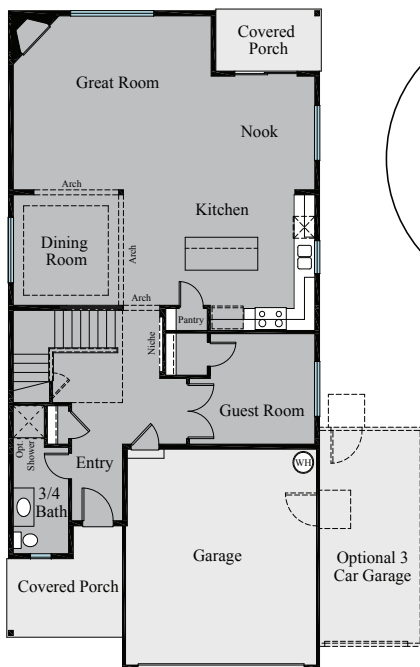

# Brookdale

Jade  
Lot 3

BED	BATH	SQFT	GARAGE	DETAILS
5	2.75	2802	3 Car	Playroom, Den and Formal Dining

[www.GreatNorthwestHomes.com](http://www.GreatNorthwestHomes.com)

Information is deemed reliable, but not guaranteed and should be independently verified. Plans, pricing, options and materials are subject to change without notice. See agent for further details.